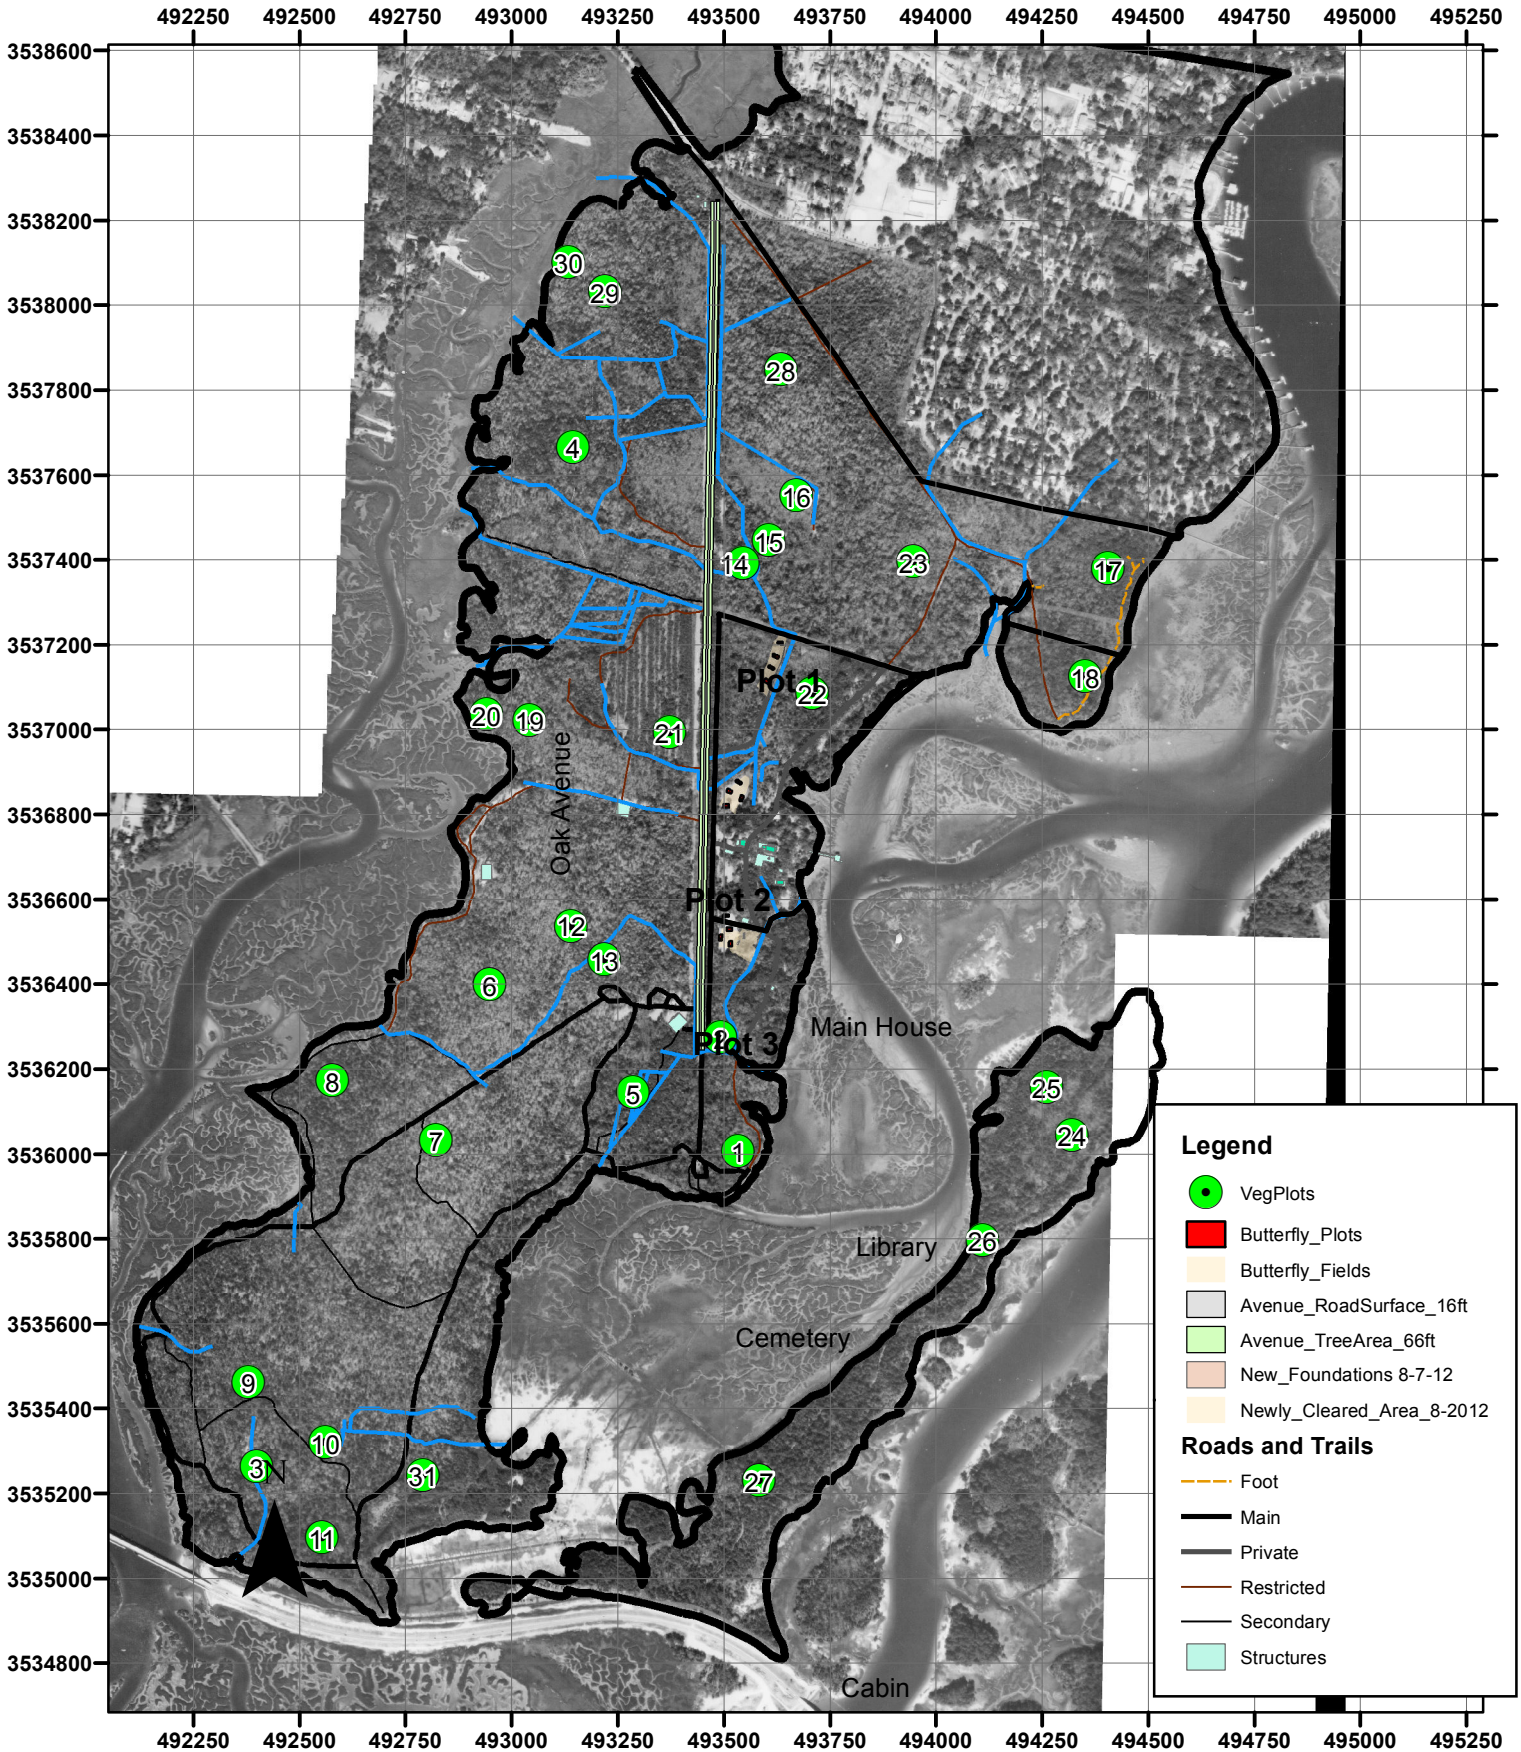

Wormsloe Butterfly Project

Legend

- VegPlots
- Butterfly_Plots
- Butterfly_Fields
- Avenue_RoadSurface_16ft
- Avenue_TreeArea_66ft
- New_Foundations_8-7-12
- Newly_Cleared_Area_8-2012

Roads and Trails

- Foot
- Main
- Private
- Restricted
- Secondary
- Structures