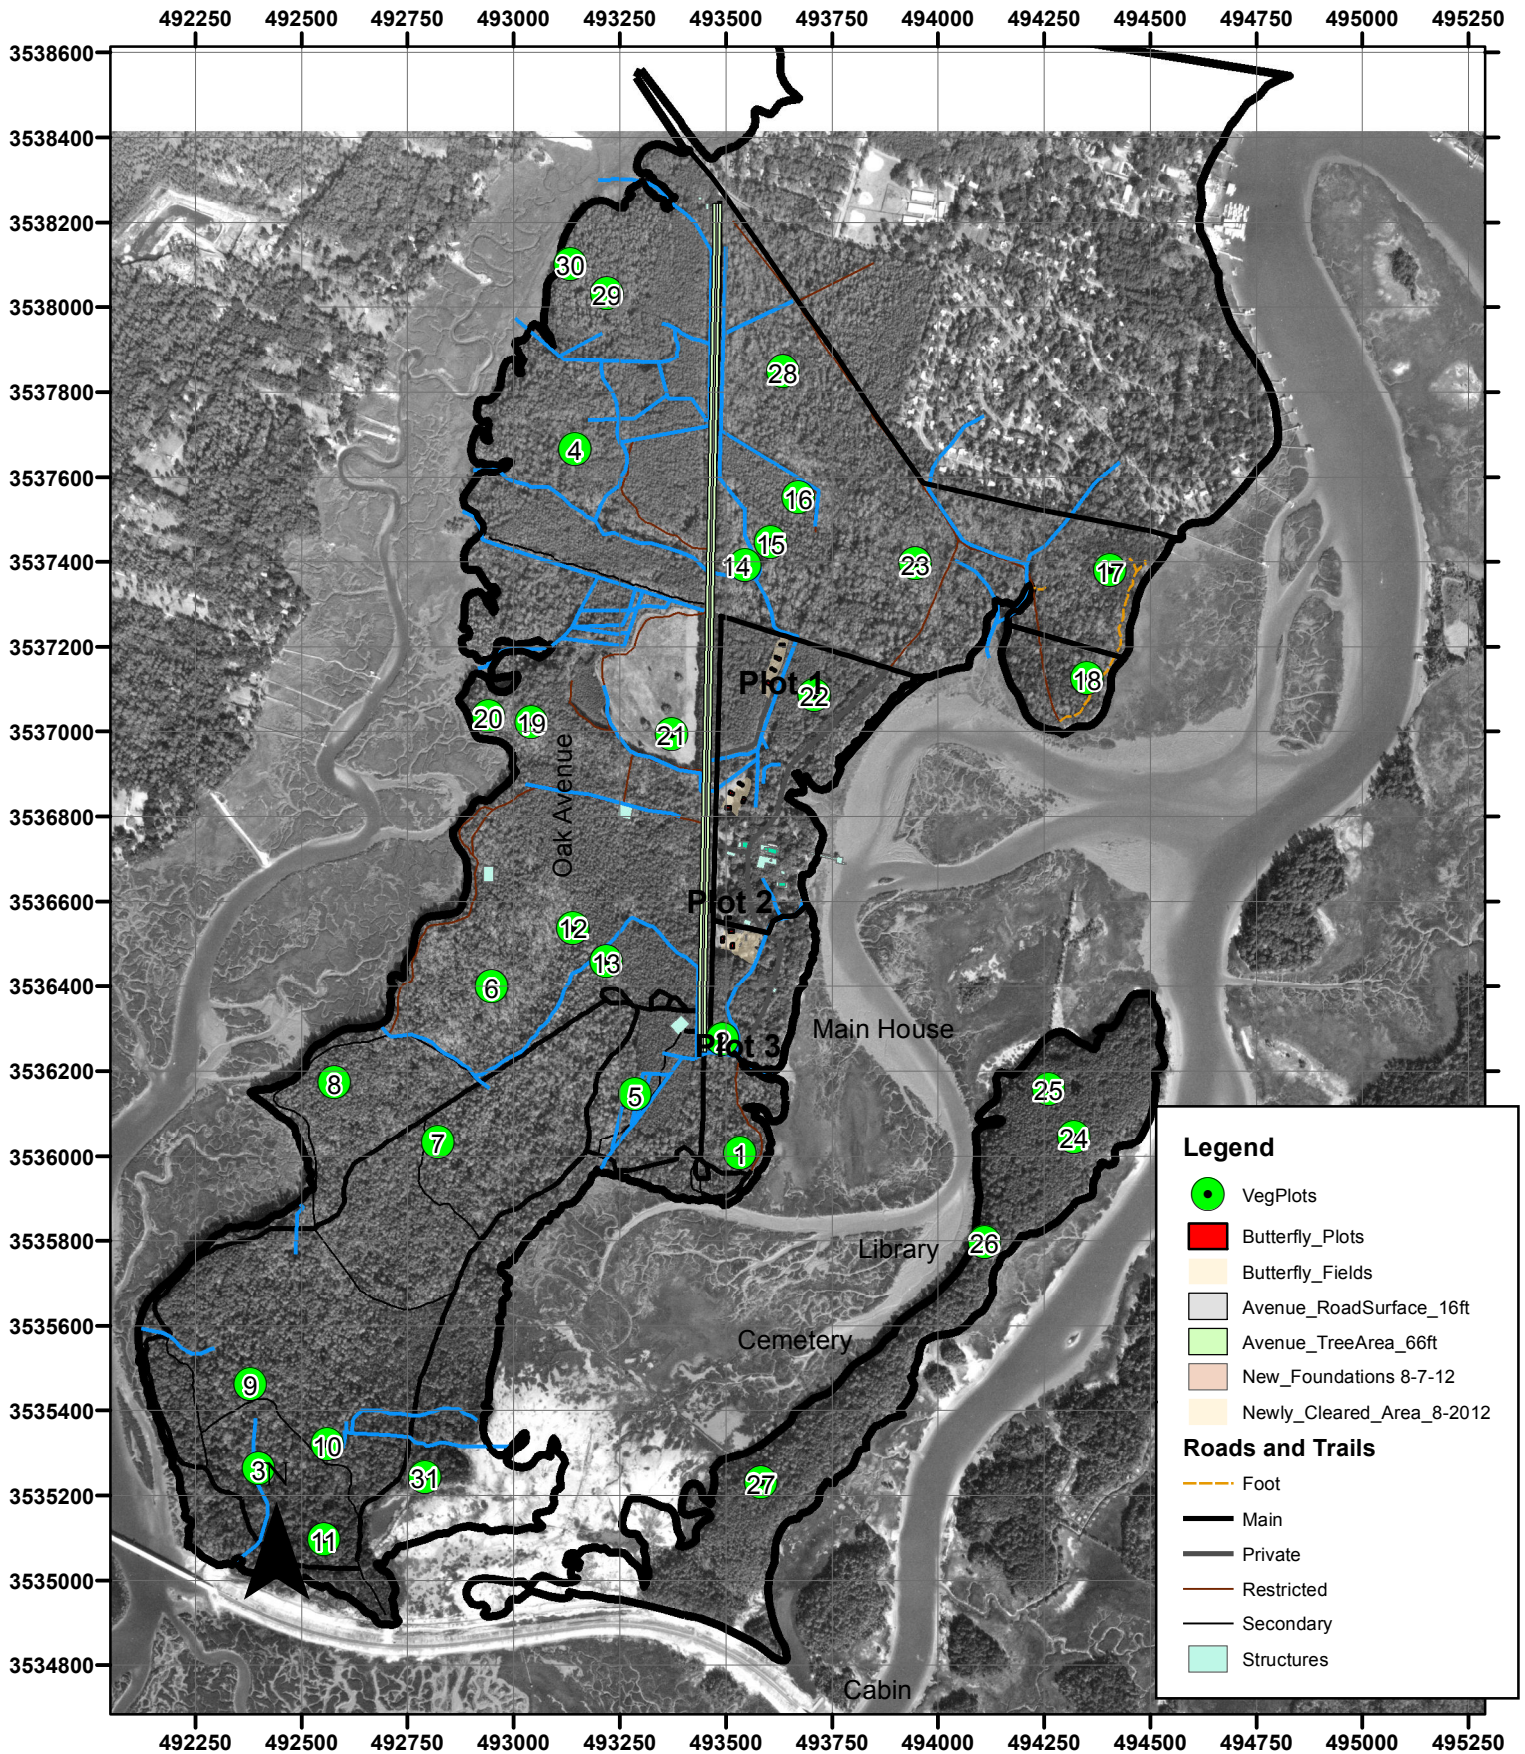

Wormsloe Butterfly Project

Legend

- VegPlots
- Butterfly_Plots
- Butterfly_Fields
- Avenue_RoadSurface_16ft
- Avenue_TreeArea_66ft
- New_Foundations_8-7-12
- Newly_Cleared_Area_8-2012

Roads and Trails

- Foot
- Main
- Private
- Restricted
- Secondary
- Structures