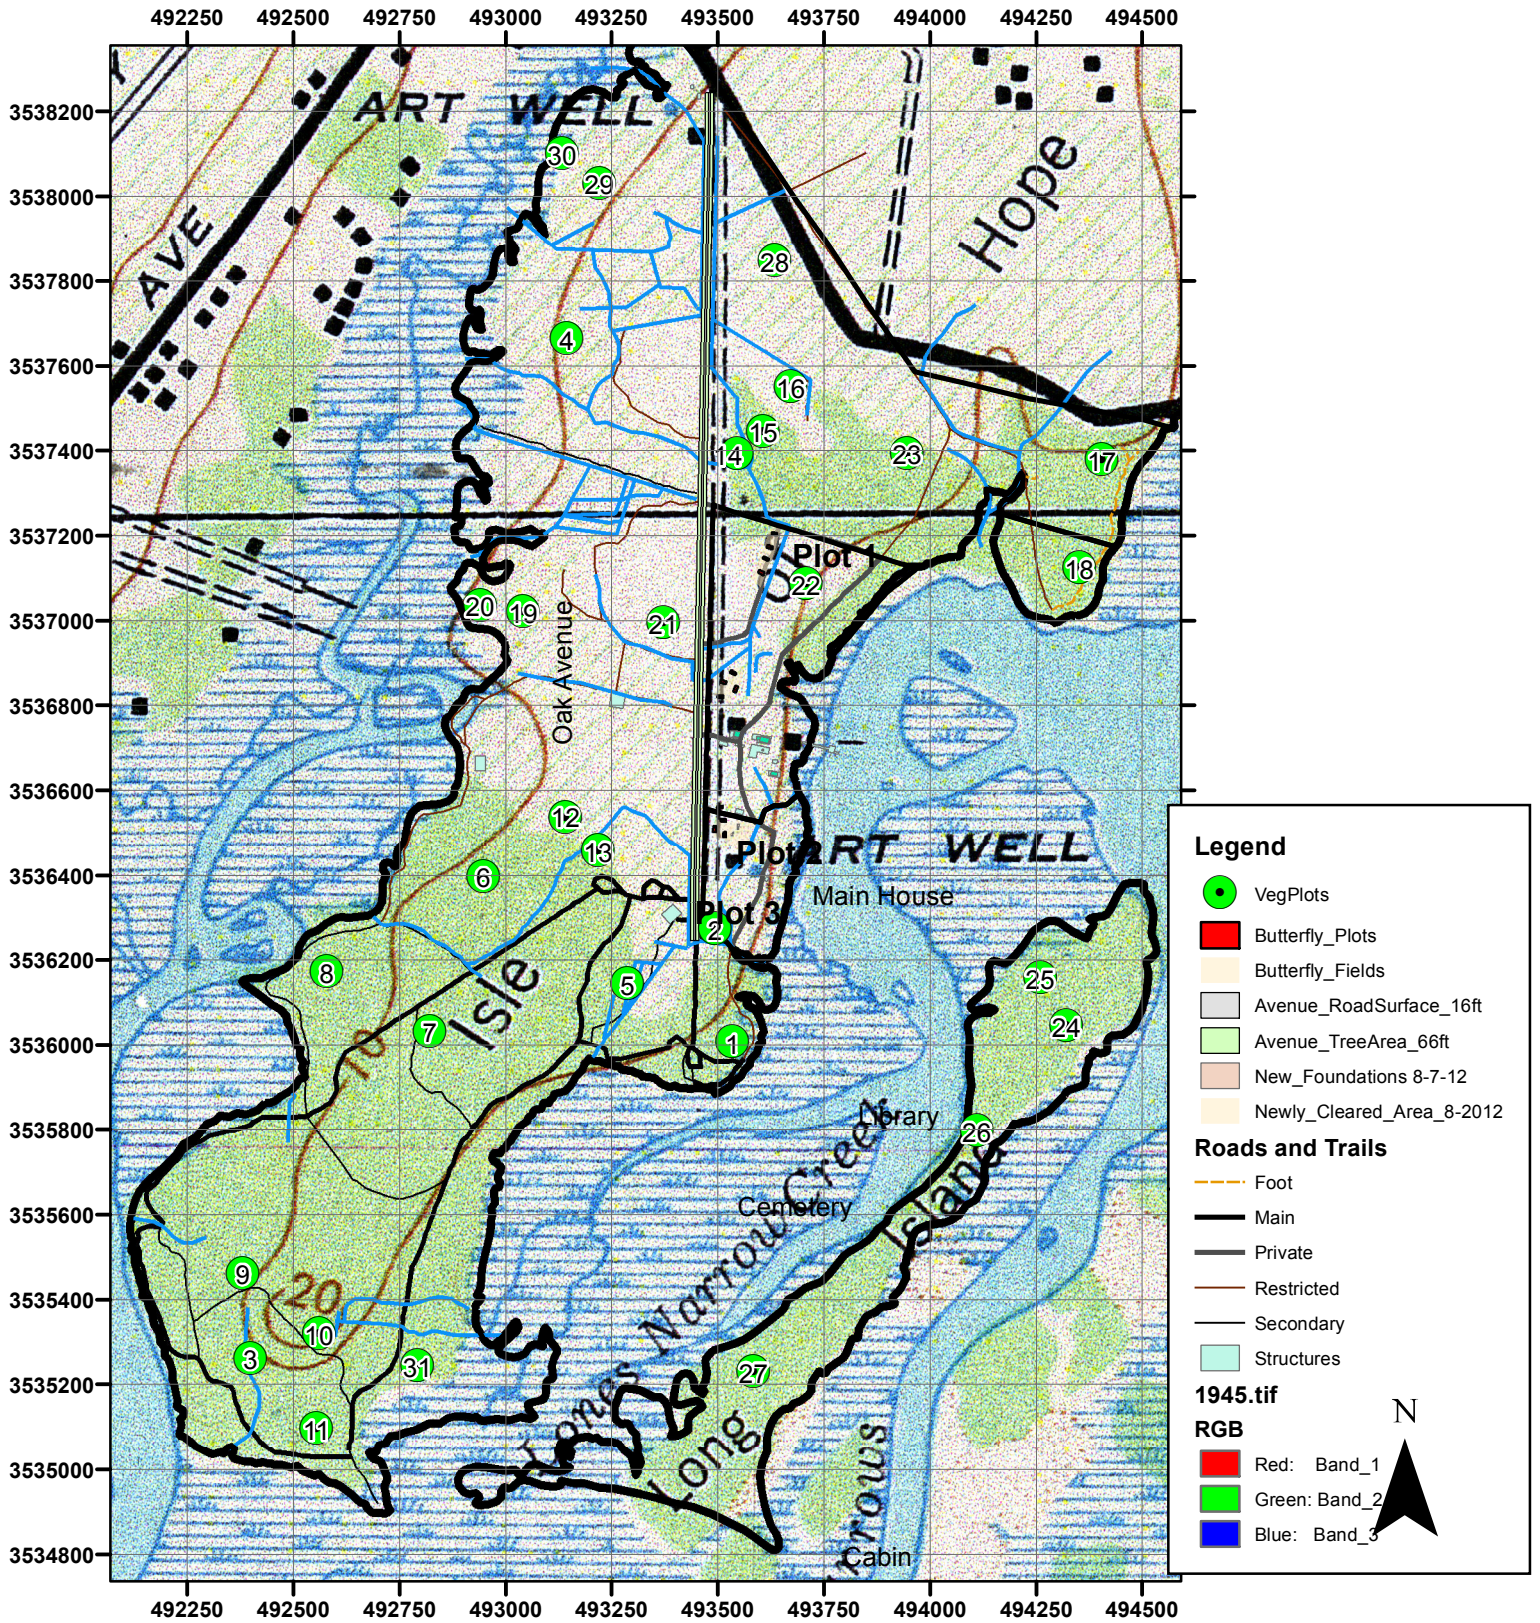

Wormsloe Butterfly Project

Legend

- VegPlots
- Butterfly_Plots
- Butterfly_Fields
- Avenue_RoadSurface_16ft
- Avenue_TreeArea_66ft
- New_Foundations 8-7-12
- Newly_Cleared_Area_8-2012

Roads and Trails

- Foot
- Main
- Private
- Restricted
- Secondary
- Structures

1945.tif

RGB

- Red: Band_1
- Green: Band_2
- Blue: Band_3

Tommy Jordan
CRMS-UGA
January 16, 2013